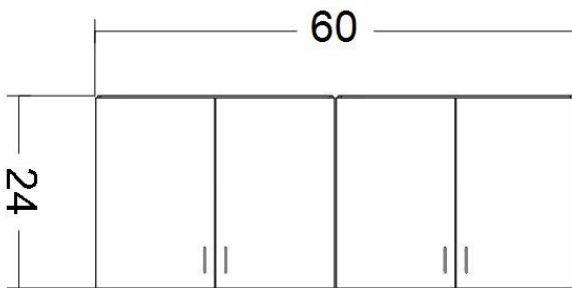

Details and Specifications:

- ❑ Double Wall Cabinet Measurements:

60 W x 24 H x 15 D

- ❑ Standard Formica Laminate Colors include:

- White 949-58 Matte
- Grey-stone 464-58 Matte
- Natural Oak 346-58 Matte
- Black Oak 3485-58 Matte
- Bleached Legno 8845-58 Matte
- Storm 912-58 Matte
- Wild Cherry 5904-43 Artisan Finish

- ❑ Specialty WILSONART or FORMICA Laminate Upgrade Available

- ❑ Additional Sizes Available

Common sizes *(Inches):

Height: 24 / 30 / 36

Depth: 12 / 14 / 16

Width: 48 / 60

Optional Features:

- ❑ Amerock 3" RIVA pull Hardware Upgrade