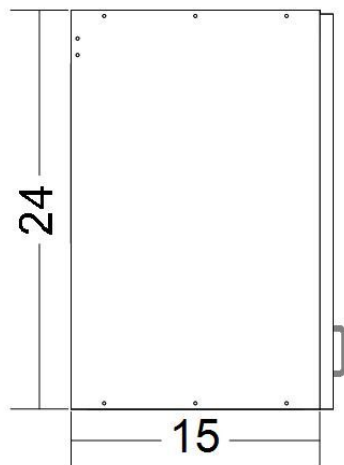

Details and Specifications:

- ❑ Double Wall Cabinet Measurements:

60 W x 24 H x 15 D

- ❑ Standard Formica Laminate Colors include:

- White 949-58 Matte
- Grey-stone 464-58 Matte
- Natural Oak 346-58 Matte
- Black Oak 3485-58 Matte
- Bleached Legno 8845-58 Matte
- Storm 912-58 Matte
- Wild Cherry 5904-43 Artisan Finish

- ❑ Specialty WILSONART or FORMICA Laminate Upgrade Available

- ❑ Additional Sizes Available

Common sizes *(Inches):

Height: 24 / 30 / 36

Depth: 12 / 14 / 16

Width: 48 / 60

Optional Features:

- ❑ Amerock 3" RIVA pull Hardware Upgrade