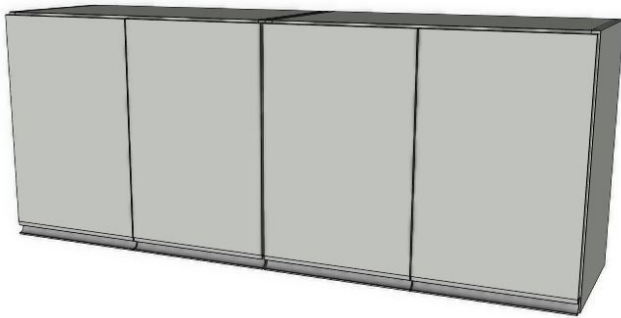

Optional Features:

- ❑ Amerock 3" RIVA pull Hardware Upgrade

- Aluminum C-Pull Hardware Upgrade