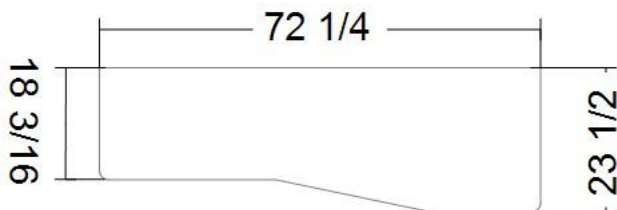

# Encore Desk

Right Hand Configuration

\*Aluminum C-Pull Upgrade shown

\*Upgraded Formica w/ JetBlack top in picture.

Desktop Shape & Dimensions

## Details and Specifications:

- ❑ Desk Measurements:  
72 1/4 L x 32 H x 23 1/2 D
- ❑ Available in Right Handed \*(Shown in picture) or Left Handed Configurations.
- ❑ Standard Formica Laminate Colors include:
  - White 949-58 Matte
  - Grey-stone 464-58 Matte
  - Natural Oak 346-58 Matte
  - Black Oak 3485-58 Matte
  - **\*\*NEW\*\***Bleached Legno 8845-58 Matte
  - **\*\*NEW\*\***Storm 912-58 Matte
  - Wild Cherry 5904-43 Artisan Finish