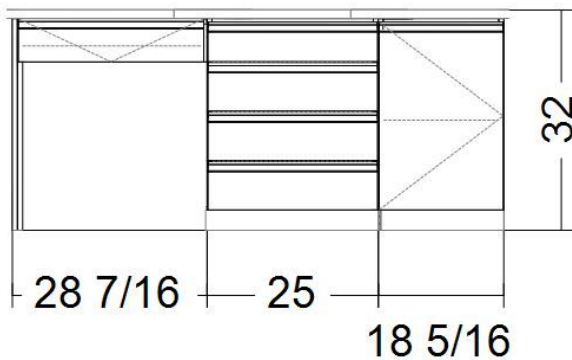

# Encore Desk

Right Hand Configuration

\*Aluminum C-Pull Upgrade shown

\*Upgraded Formica w/ JetBlack top in picture.

Desktop Shape & Dimensions

## Details and Specifications:

- ❑ Desk Measurements:  
72 1/4 L x 32 H x 23 1/2 D
- ❑ Available in Right Handed \*(Shown in picture) or Left Handed Configurations.
- ❑ Standard Formica Laminate Colors include:
  - White 949-58 Matte
  - Grey-stone 464-58 Matte
  - Natural Oak 346-58 Matte
  - Black Oak 3485-58 Matte
  - **\*\*NEW\*\***Bleached Legno 8845-58 Matte
  - **\*\*NEW\*\***Storm 912-58 Matte
  - Wild Cherry 5904-43 Artisan Finish