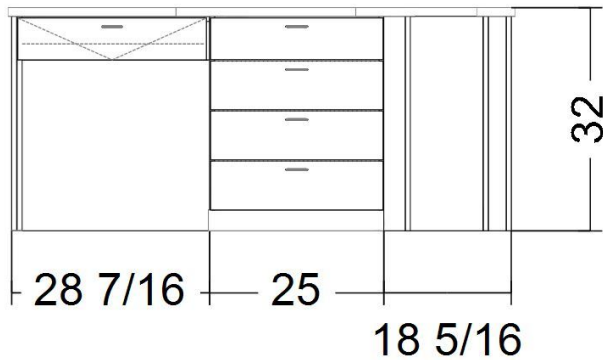

Omega Desk

Right Hand Configuration

Standard Features:

- ¾" Plywood Cabinet Material
- 3" Amerock Brushed Nickel Wire Pull
- Full Laminate Countertop
- Heavy-Duty Blum Metabox Drawers
- Computer Keyboard RollOut Tray in Knee Space *(Top left drawer)

Details and Specifications:

- ❑ Desk Measurements:
72 1/4 L x 32 H x 23 1/2 D
- ❑ Available in Right Handed *(Shown in picture) or Left Handed Configurations.
- ❑ Standard Formica Laminate Colors include:
 - White 949-58 Matte
 - Grey-stone 464-58 Matte
 - Natural Oak 346-58 Matte
 - Black Oak 3485-58 Matte
 - ****NEW**** Bleached Legno 8845-58 Matte
 - ****NEW**** Storm 912-58 Matte
 - Wild Cherry 5904-43 Artisan Finish