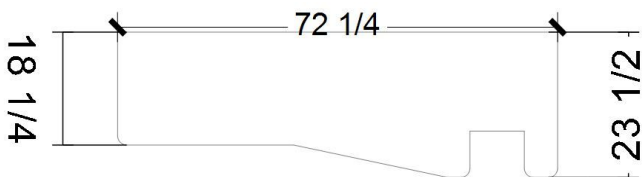

Omega Desk

Right Hand Configuration

Standard Features:

- ¾" Plywood Cabinet Material
- 3" Amerock Brushed Nickel Wire Pull
- Full Laminate Countertop
- Heavy-Duty Blum Metabox Drawers
- Computer Keyboard RollOut Tray in Knee Space *(Top left drawer)

Details and Specifications:

- ❑ Desk Measurements:
72 1/4 L x 32 H x 23 1/2 D
- ❑ Available in Right Handed *(Shown in picture) or Left Handed Configurations.
- ❑ Standard Formica Laminate Colors include:
 - White 949-58 Matte
 - Grey-stone 464-58 Matte
 - Natural Oak 346-58 Matte
 - Black Oak 3485-58 Matte
 - ****NEW**** Bleached Legno 8845-58 Matte
 - ****NEW**** Storm 912-58 Matte
 - Wild Cherry 5904-43 Artisan Finish