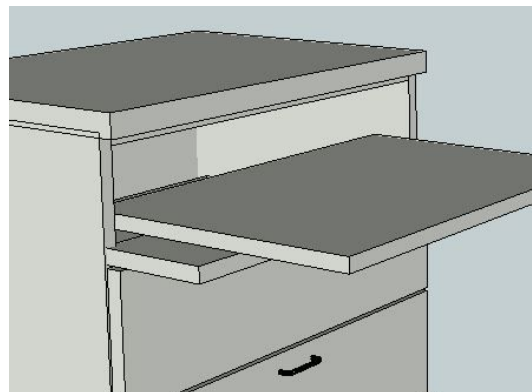

Omega Desk

Right Hand Configuration

Standard Features:

- ¾" Plywood Cabinet Material
- 3" Amerock Brushed Nickel Wire Pull
- Full Laminate Countertop
- Heavy-Duty Blum Metabox Drawers
- Computer Keyboard RollOut Tray in Knee Space *(Top left drawer)

- ❑ 3" RIVA Pull Hardware Upgrade *Available in Satin Nickel or Graphite.

Satin Nickel

Graphite

- ❑ PVC T-Molding around Desktop edge

- ❑ RollOut Tray in top right drawer to accommodate Digital Phoroopter Controller

- ❑ Drawer Locks:-Keyed or Combination Style

Optional Features:

- Pop-Up Trial Lense Tray *(Fits in top drawer of drawer bank)

- Desktop mounted Single Monitor arm

- Desktop mounted Double Monitor arm