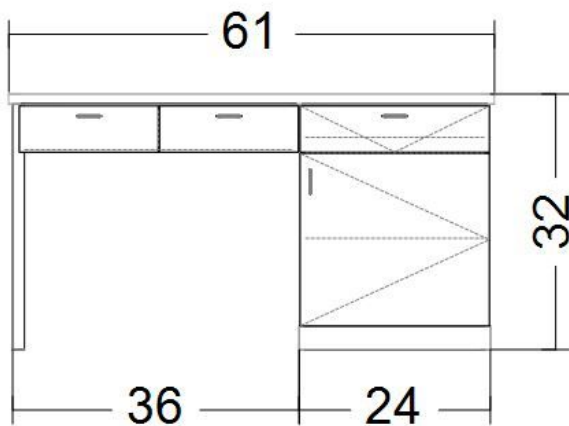

Phorofter Amenity Desk

Right Hand Configuration

Desk Shape & Dimensions

Standard Features:

- Roll-Out Tray to accommodate Digital Phorofter Controller *Replaces top drawer in drawer bank.**
- Cabinet to accommodate Phorofter Power Supply & Up to a 19" Tall Computer Tower
- Built in cabinet exhaust fan
- Built in cabinet Power Supply Strip
- Full Laminate Countertop
- ¾" Plywood Cabinet Material
- 3" Amerock Brushed Chrome Wire Pulls
- Heavy-Duty Blum Metabox Drawers

Details and Specifications:

- ❑ Desk Measurements:
61 L x 32 H x 24 ½ D
- ❑ Available in Right Handed *(Shown in picture) or Left Handed Configurations.
- ❑ Standard Formica Laminate Colors include:
 - White 949-58 Matte
 - Grey-stone 464-58 Matte
 - Natural Oak 346-58 Matte
 - Black Oak 3485-58 Matte
 - ****NEW**** Bleached Legno 8845-58 Matte
 - ****NEW**** Storm 912-58 Matte
 - Wild Cherry 5904-43 Artisan Finish
- ❑ Specialty WILSONART or FORMICA Laminate Upgrade Available