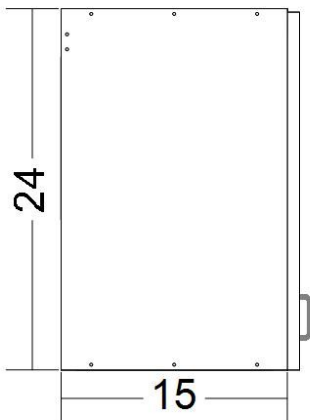

Details and Specifications:

- ❑ Single Wall Cabinet Measurements:
30 W x 24 H x 15 D
- ❑ Standard Formica Laminate Colors include:
 - White 949-58 Matte
 - Grey-stone 464-58 Matte
 - Natural Oak 346-58 Matte
 - Black Oak 3485-58 Matte
 - Bleached Legno 8845-58 Matte
 - Storm 912-58 Matte
 - Wild Cherry 5904-43 Artisan Finish

- ❑ Specialty WILSONART or FORMICA Laminate Upgrade Available

- ❑ Additional Sizes Available

Common sizes *(Inches):

Height: 24 / 30 / 36

Depth: 12 / 14 / 16

Width: 24 / 30 / 36

Optional Features:

- Amerock 3" RIVA pull Hardware Upgrade