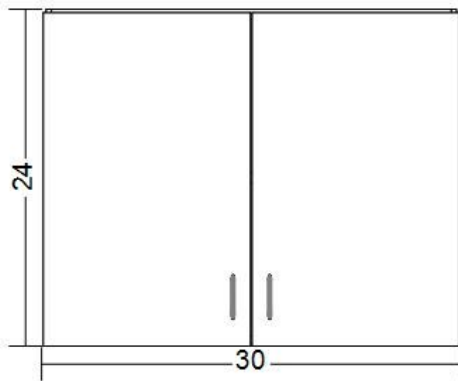

Details and Specifications:

- ❑ Single Wall Cabinet Measurements:
30 W x 24 H x 15 D
- ❑ Standard Formica Laminate Colors include:
 - White 949-58 Matte
 - Grey-stone 464-58 Matte
 - Natural Oak 346-58 Matte
 - Black Oak 3485-58 Matte
 - Bleached Legno 8845-58 Matte
 - Storm 912-58 Matte
 - Wild Cherry 5904-43 Artisan Finish

- ❑ Specialty WILSONART or FORMICA Laminate Upgrade Available

- ❑ Additional Sizes Available

Common sizes *(Inches):

Height: 24 / 30 / 36

Depth: 12 / 14 / 16

Width: 24 / 30 / 36

Optional Features:

- Amerock 3" RIVA pull Hardware Upgrade