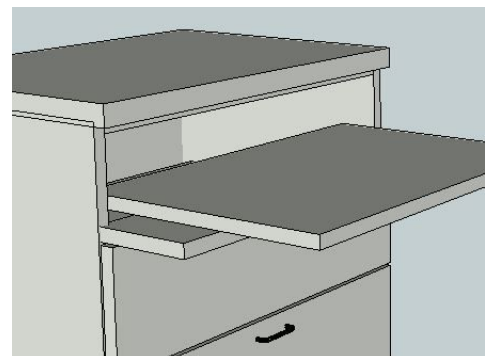

- ❑ **3" RIVA Pull Hardware Upgrade *Available in Satin Nickel or Graphite.**

Satin Nickel

Graphite

- ❑ **RollOut Tray in top right drawer to accommodate Digital Phoroopter Controller**

Optional Features:

- Pop-Up Trial Lense Tray *(Fits in Top drawer of drawer bank)

- Desktop mounted Single Monitor arm

- Desktop mounted Double Monitor arm