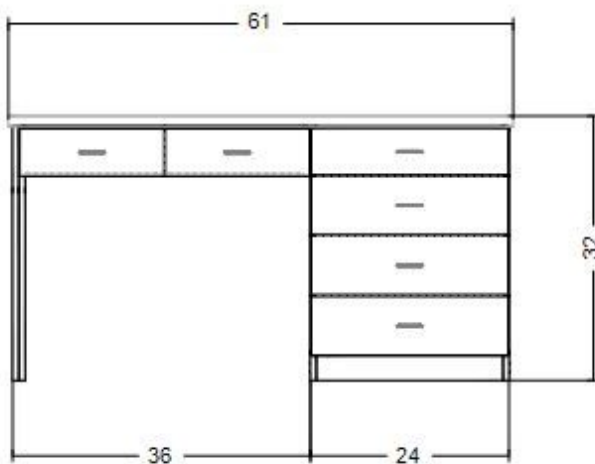

Standard Refraction Desk

Right Hand Configuration

Standard Features:

- ¾" Plywood Cabinet Material
- 3" Amerock Brushed Chrome Wire Pulls
- Full Laminate Countertop
- Heavy-Duty Blum Metabox Drawers

Details and Specifications:

- ❑ Desk Measurements:
61 L x 32 H x 24 ½ D
- ❑ Available in Right Handed *(Shown in picture) or Left Handed Configurations.
- ❑ Standard Formica Laminate Colors include:
 - White 949-58 Matte
 - Grey-stone 464-58 Matte
 - Natural Oak 346-58 Matte
 - Black Oak 3485-58 Matte
 - ****NEW****Bleached Legno 8845-58 Matte
 - ****NEW****Storm 912-58 Matte
 - Wild Cherry 5904-43 Artisan Finish
- ❑ Specialty WILSONART or FORMICA Laminate Upgrade Available

- Pop-Up Trial Lense Tray *(Fits in Top drawer of drawer bank)

- Desktop mounted Single Monitor arm

- Desktop mounted Double Monitor arm