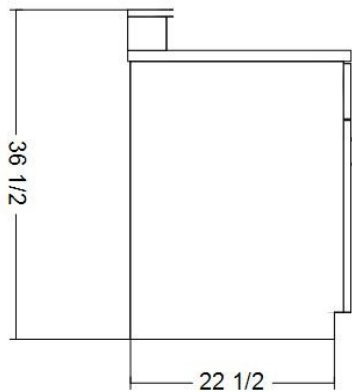

Standard Sink Cabinet

Right Hand Configuration

Sink Cabinet Shape & Dimensions

Standard Features:

- 3/4" Plywood Cabinet Material
- 3" Amerock Brushed Nickel Wire Pull
- Full Laminate Countertop
- Elkay Stainless Steel Drop-In Sink, Faucet, and Basket Strainer included
- Sink Top Hood
- Trash Hole with grommet on sink top and hanging trash bag holder in cabinet

Details and Specifications:

- ❑ Sink Cabinet Measurements:
29 W x 36 1/2 H x 23 1/2 D
- ❑ Available in Right Handed *(Shown in picture) or Left Handed Configurations.
- ❑ Standard Formica Laminate Colors include:
 - White 949-58 Matte
 - Grey-stone 464-58 Matte
 - Natural Oak 346-58 Matte
 - Black Oak 3485-58 Matte
 - ****NEW**** Bleached Legno 8845-58 Matte
 - ****NEW**** Storm 912-58 Matte
 - Wild Cherry 5904-43 Artisan Finish
- ❑ Specialty WILSONART or FORMICA Laminate Upgrade Available