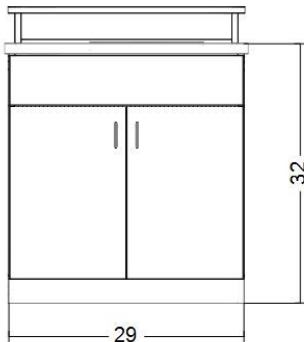

Standard Sink Cabinet

Right Hand Configuration

Sink Cabinet Shape & Dimensions

Standard Features:

- 3/4" Plywood Cabinet Material
- 3" Amerock Brushed Nickel Wire Pull
- Full Laminate Countertop
- Elkay Stainless Steel Drop-In Sink, Faucet, and Basket Strainer included
- Sink Top Hood
- Trash Hole with grommet on sink top and hanging trash bag holder in cabinet

Details and Specifications:

- ❑ Sink Cabinet Measurements:
29 W x 36 1/2 H x 23 1/2 D
- ❑ Available in Right Handed *(Shown in picture) or Left Handed Configurations.
- ❑ Standard Formica Laminate Colors include:
 - White 949-58 Matte
 - Grey-stone 464-58 Matte
 - Natural Oak 346-58 Matte
 - Black Oak 3485-58 Matte
 - ****NEW**** Bleached Legno 8845-58 Matte
 - ****NEW**** Storm 912-58 Matte
 - Wild Cherry 5904-43 Artisan Finish
- ❑ Specialty WILSONART or FORMICA Laminate Upgrade Available