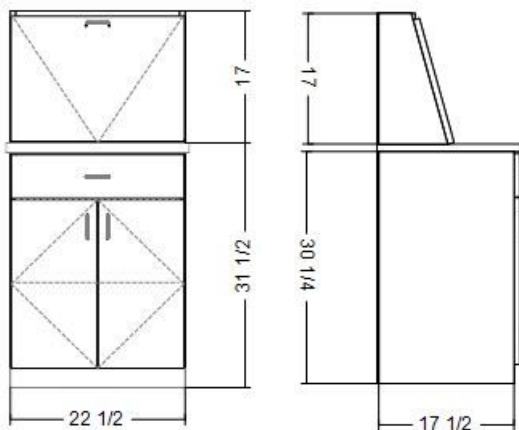

❑ Specialty WILSONART or FORMICA Laminate Upgrade Available

Cabinet Shape & Dimensions